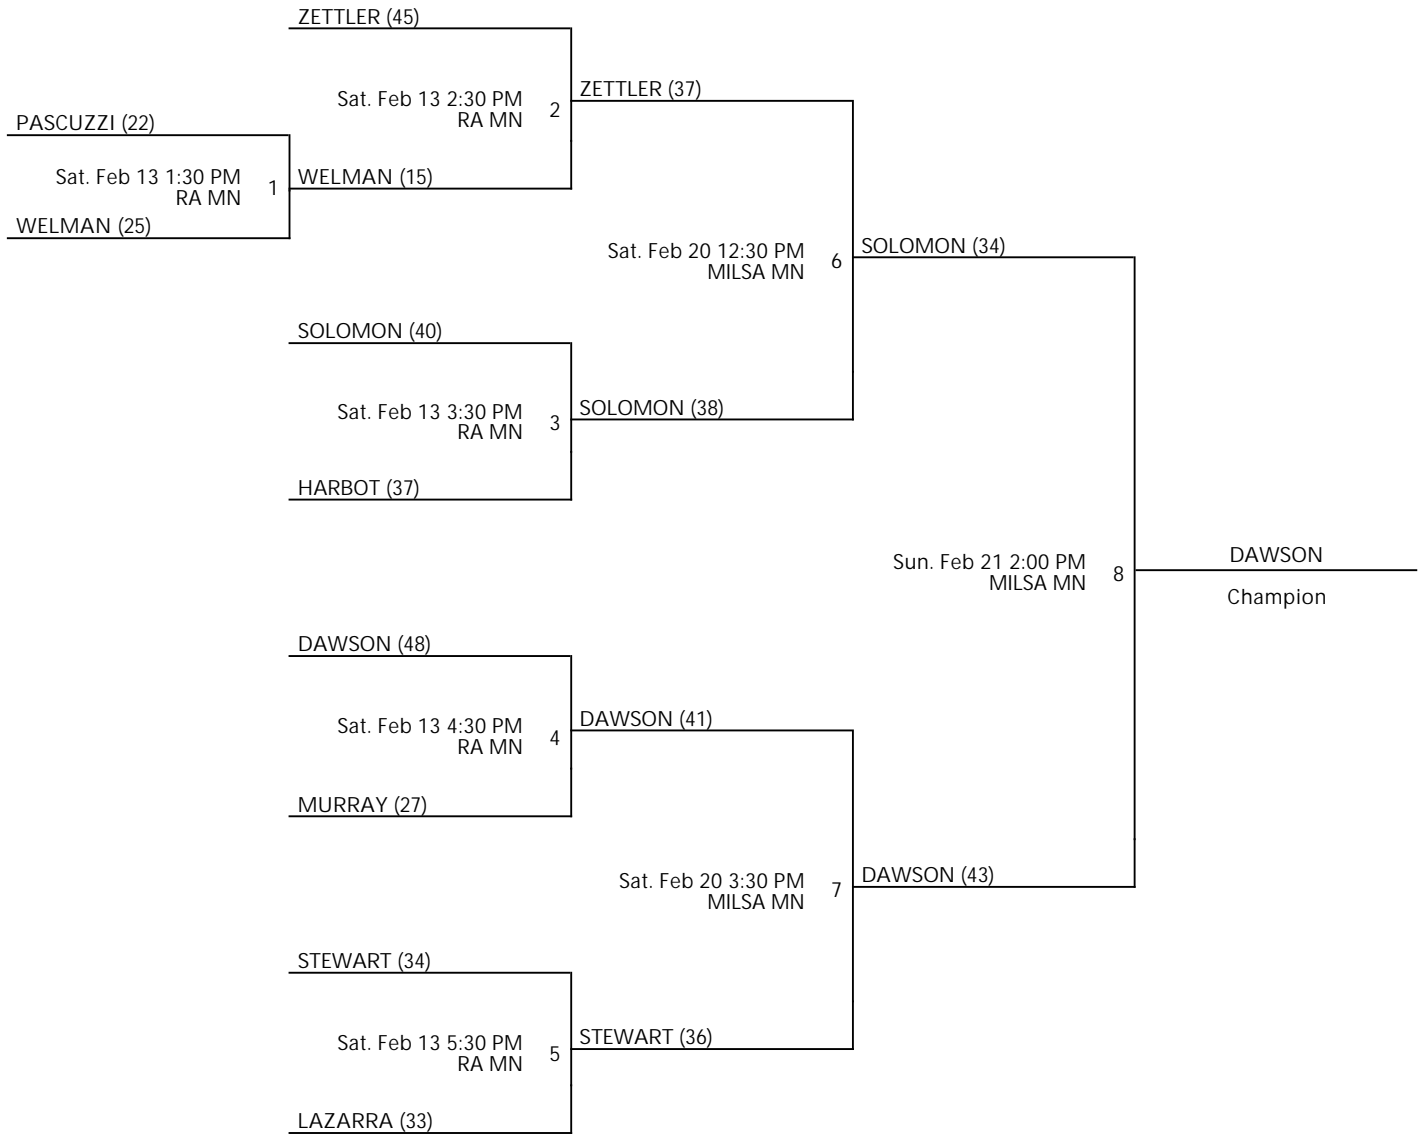

CFBC 1 - Crabapple 1st Baptist Church Location 1 MILSA MN - Mill Springs Academy Main

HALFTIME SPORTS-CITY OF MILTON WINTER REC LEAGUE SCHEDULE 6TH/7TH GRADES GIRLS DIVISION CHAMPIONSHIP

Dec 5 - Feb 20, 2021

CFBC 1 - Crabapple 1st Baptist Church Location 1 MILSA MN - Mill Springs Academy Main

HALFTIME SPORTS-CITY OF MILTON WINTER REC LEAGUE SCHEDULE 8TH/9TH GRADES CHAMPIONSHIP

Dec 5 - Feb 20, 2021

MILSA MN - Mill Springs Academy Main RA MN - Redline Athletics Main