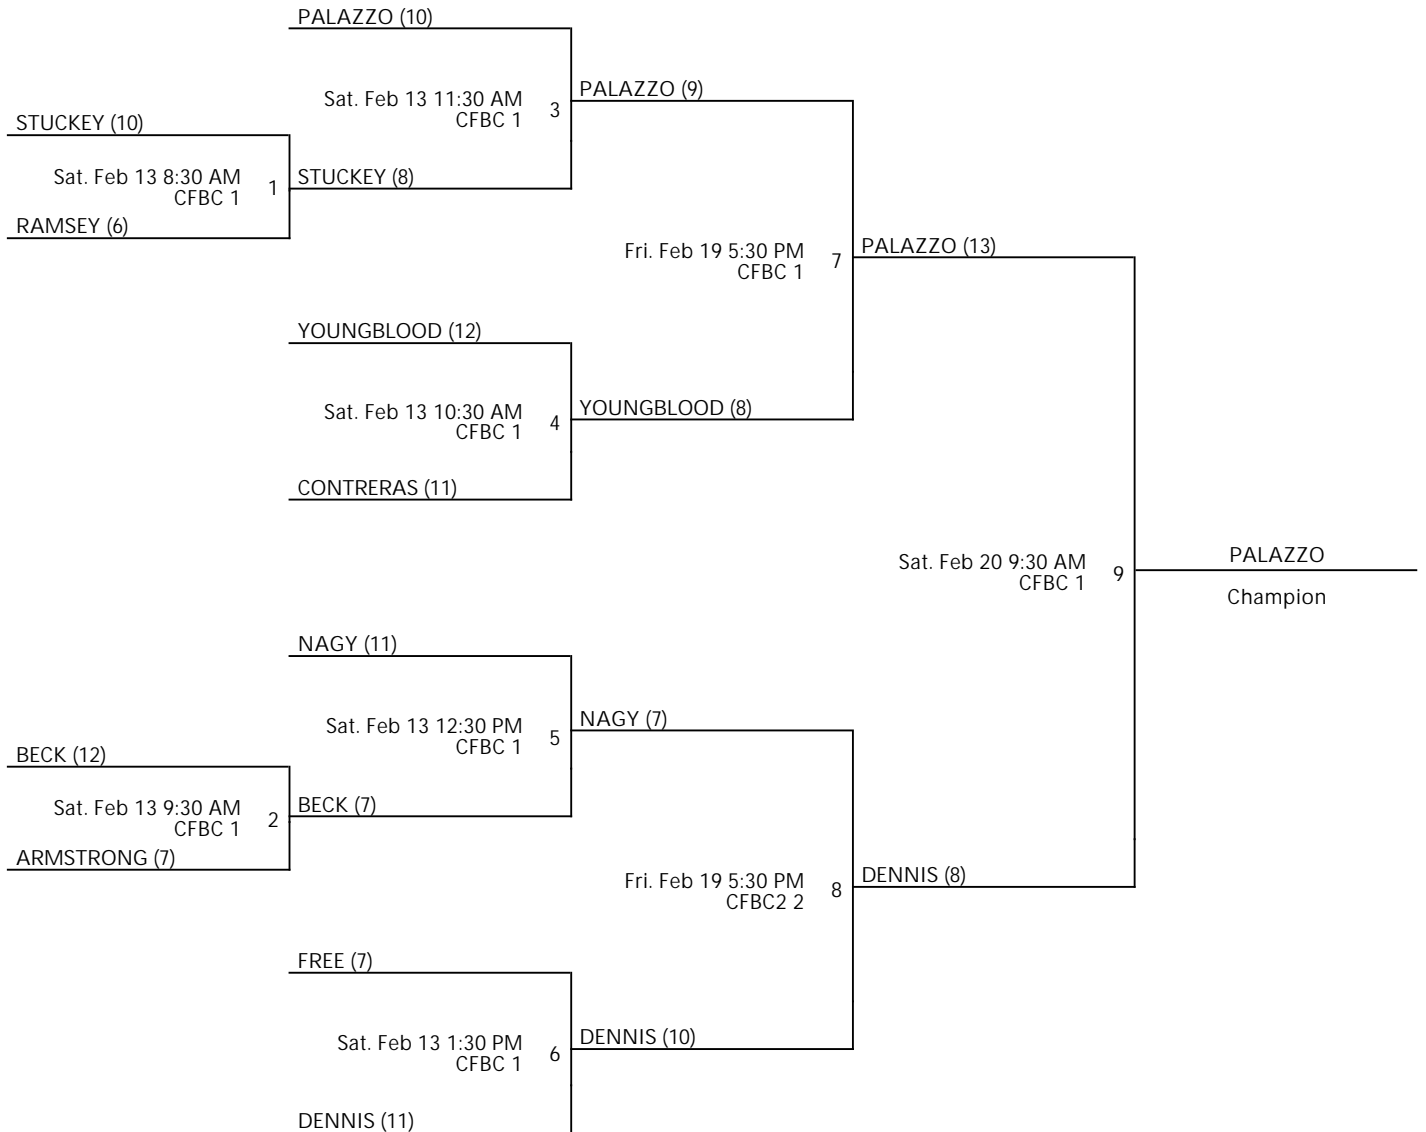

HALFTIME SPORTS-CITY OF MILTON WINTER REC LEAGUE SCHEDULE K/1ST GRADE CHAMPIONSHIP

Dec 5 - Feb 20, 2021

CFBC 1 - Crabapple 1st Baptist Church Location 1 CFBC2 2 - Crabapple 1st Baptist Church Location 2