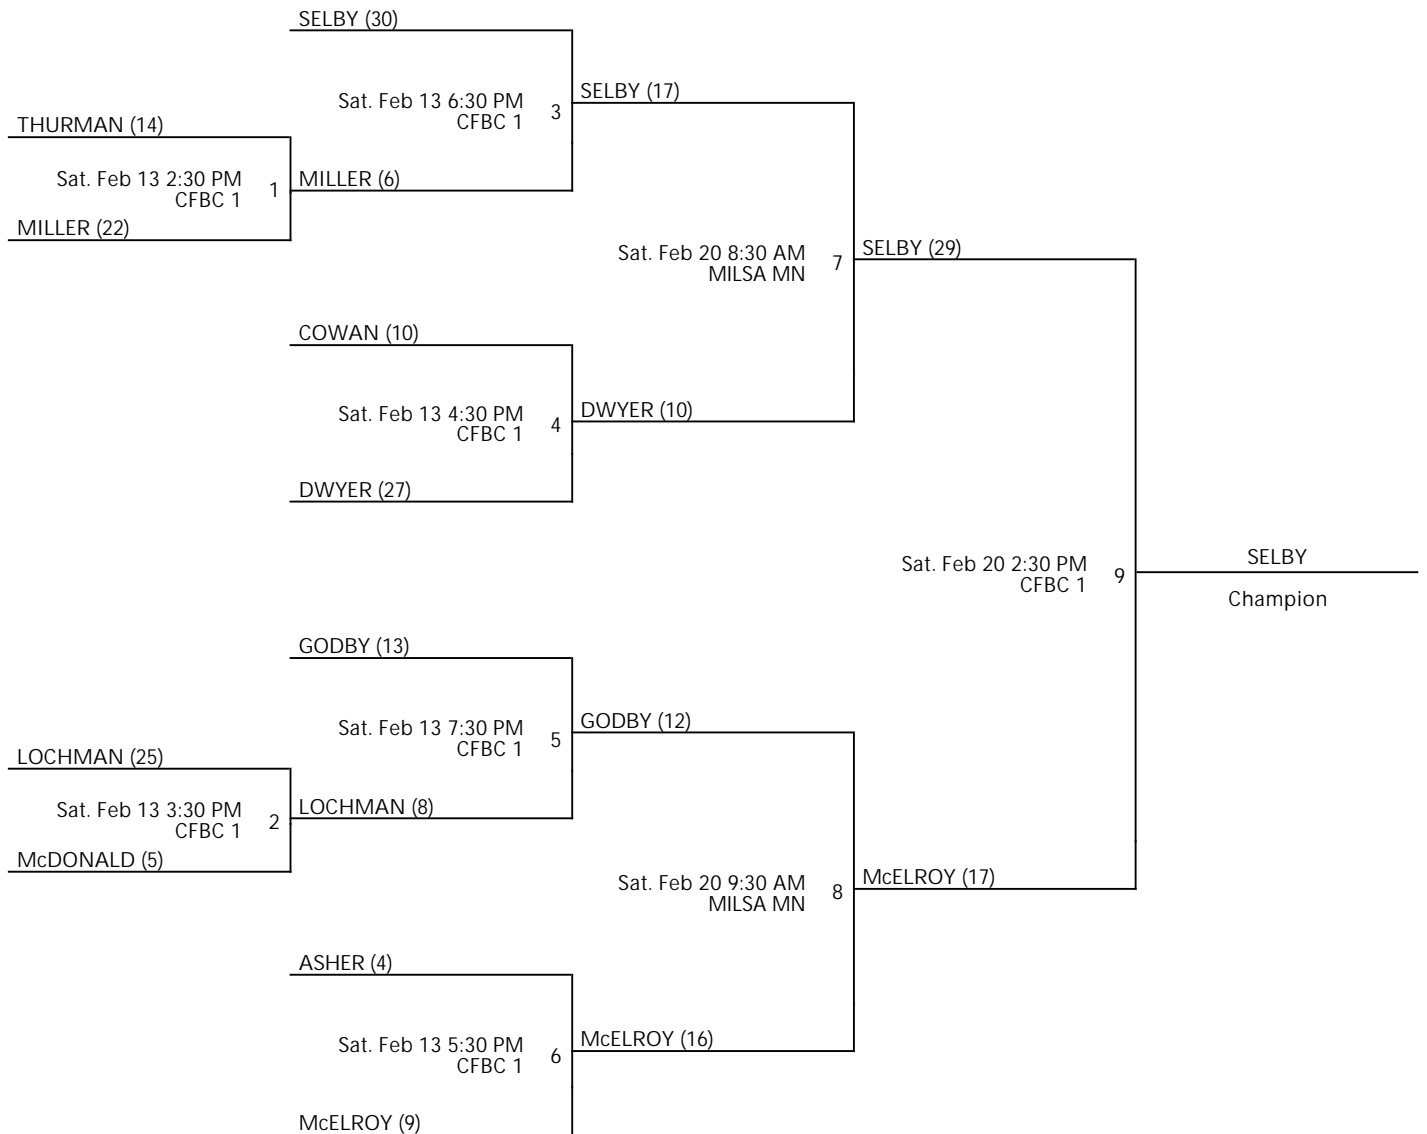

HALFTIME SPORTS-CITY OF MILTON WINTER REC LEAGUE SCHEDULE 4TH/5TH GRADE GIRLS DIVISION CHAMPIONSHIP

Dec 5 - Feb 20, 2021

MILSA MN - Mill Springs Academy Main

HALFTIME SPORTS-CITY OF MILTON WINTER REC LEAGUE SCHEDULE 4TH/5TH GRADES CHAMPIONSHIP

Dec 5 - Feb 20, 2021

CFBC 1 - Crabapple 1st Baptist Church Location 1 MILSA MN - Mill Springs Academy Main

HALFTIME SPORTS-CITY OF MILTON WINTER REC LEAGUE 5 6TH/7TH GRADES CHAMPIONSHIP

Dec 5 - Feb 20, 2021

CFBC 1 - Crabapple 1st Baptist Church Location 1 MILSA MN - Mill Springs Academy Main

HALFTIME SPORTS-CITY OF MILTON WINTER REC LEAGUE SCHEDULE 6TH/7TH GRADES GIRLS DIVISION CHAMPIONSHIP

Dec 5 - Feb 20, 2021