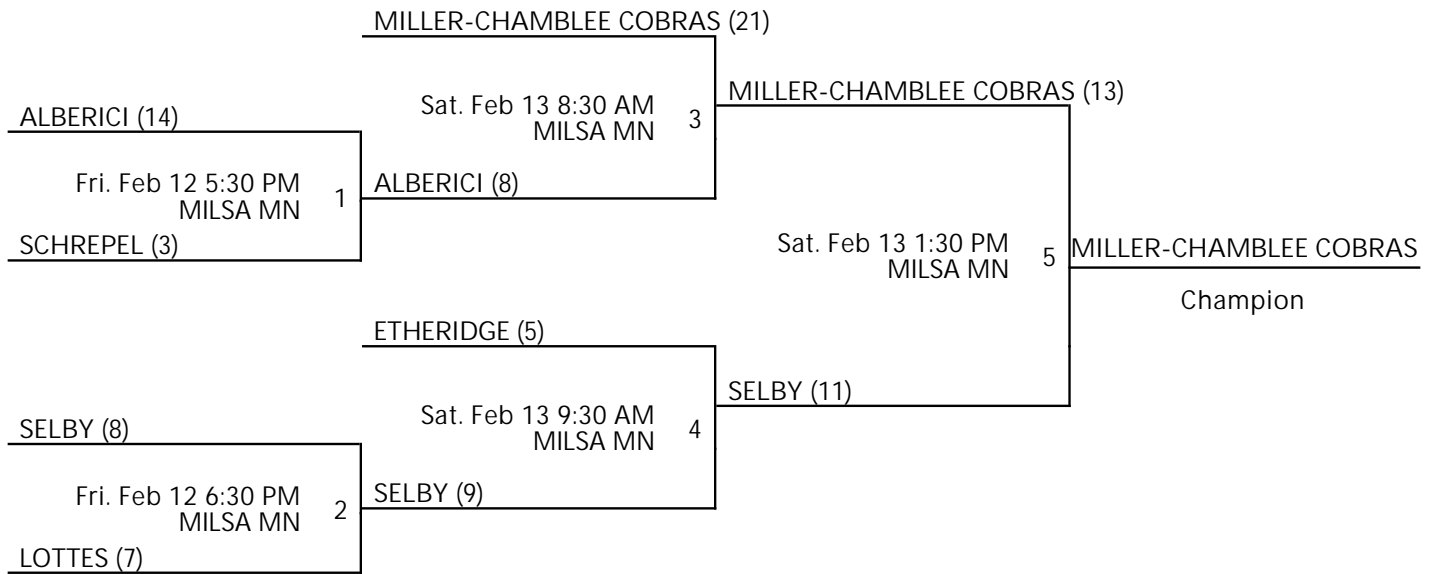

HALFTIME SPORTS-CITY OF MILTON WINTER REC LEAGUE SCHEDULE 2ND/3RD GRADES CHAMPIONSHIP

Dec 5 - Feb 20, 2021

CFBC 1 - Crabapple 1st Baptist Church Location 1 CFBC2 2 - Crabapple 1st Baptist Church Location 2

HALFTIME SPORTS-CITY OF MILTON WINTER REC LEAGUE SCHEDULE 4TH/5TH GRADE GIRLS DIVISION CHAMPIONSHIP

Dec 5 - Feb 20, 2021

MILSA MN - Mill Springs Academy Main

HALFTIME SPORTS-CITY OF MILTON WINTER REC LEAGUE SCHEDULE 4TH/5TH GRADES CHAMPIONSHIP

Dec 5 - Feb 20, 2021

CFBC 1 - Crabapple 1st Baptist Church Location 1 MILSA MN - Mill Springs Academy Main

HALFTIME SPORTS-CITY OF MILTON WINTER REC LEAGUE 5 6TH/7TH GRADES CHAMPIONSHIP

Dec 5 - Feb 20, 2021