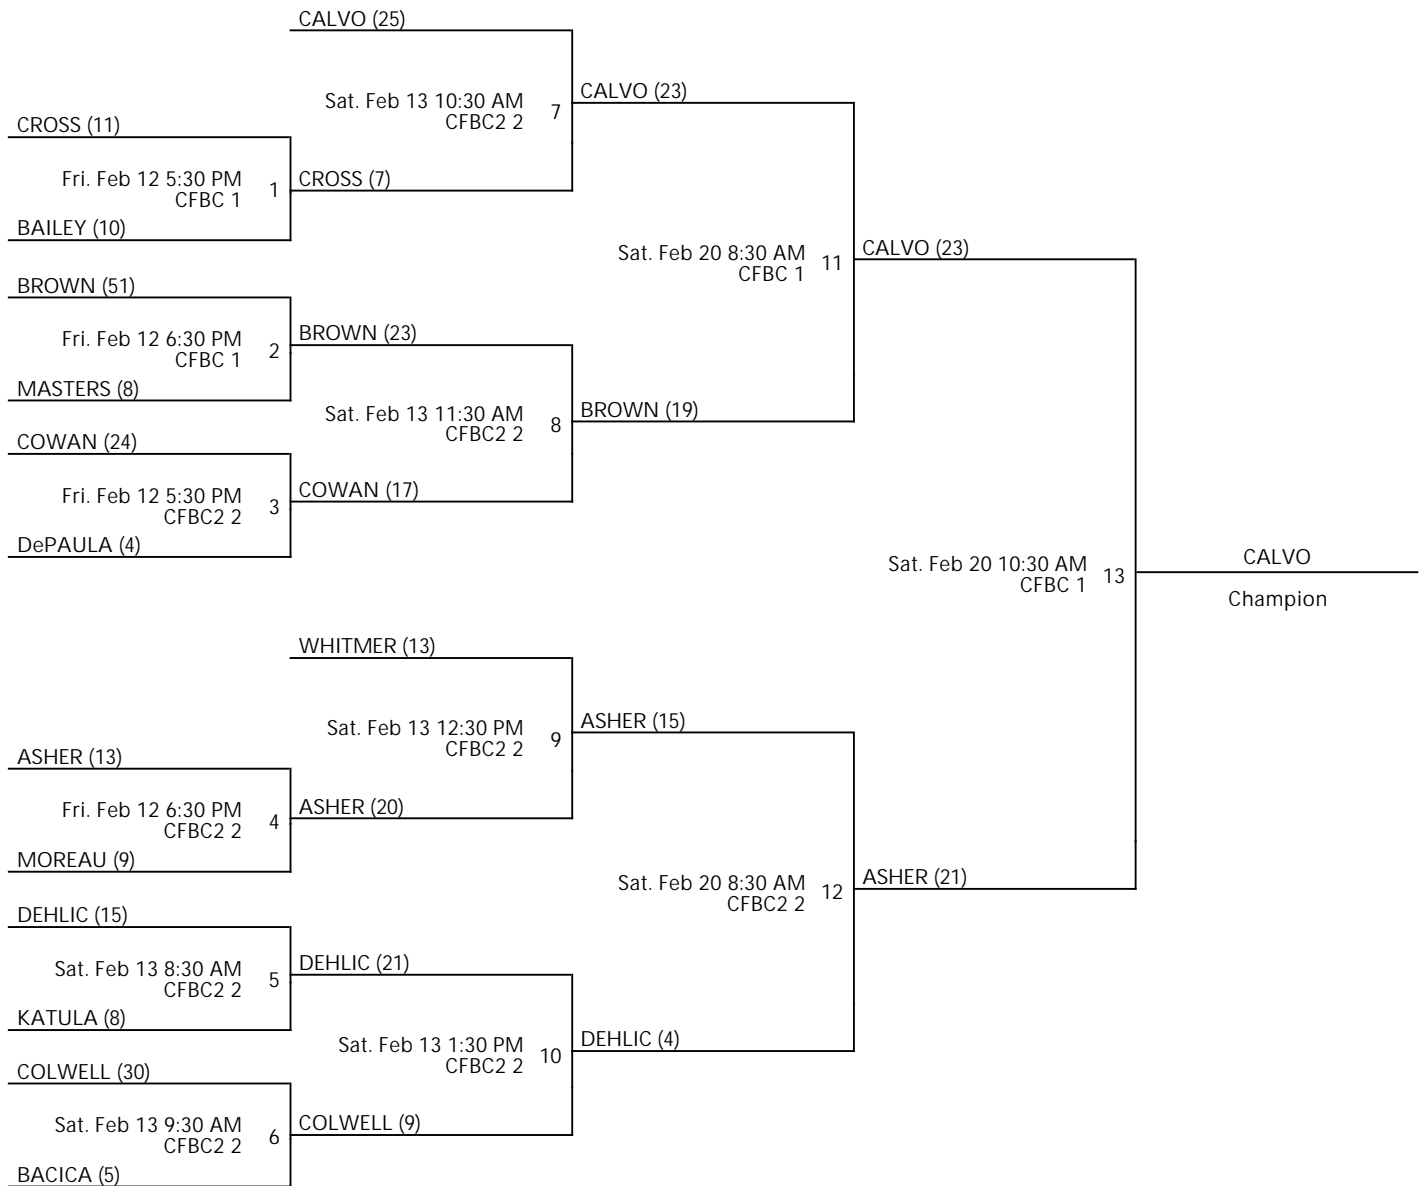

HALFTIME SPORTS-CITY OF MILTON WINTER REC LEAGUE SCHEDULE 2ND/3RD GRADES CHAMPIONSHIP

Dec 5 - Feb 20, 2021

CFBC 1 - Crabapple 1st Baptist Church Location 1 CFBC2 2 - Crabapple 1st Baptist Church Location 2

HALFTIME SPORTS-CITY OF MILTON WINTER REC LEAGUE SCHEDULE 4TH/5TH GRADE GIRLS DIVISION CHAMPIONSHIP

Dec 5 - Feb 20, 2021

MILSA MN - Mill Springs Academy Main

HALFTIME SPORTS-CITY OF MILTON WINTER REC LEAGUE SCHEDULE 4TH/5TH GRADES CHAMPIONSHIP