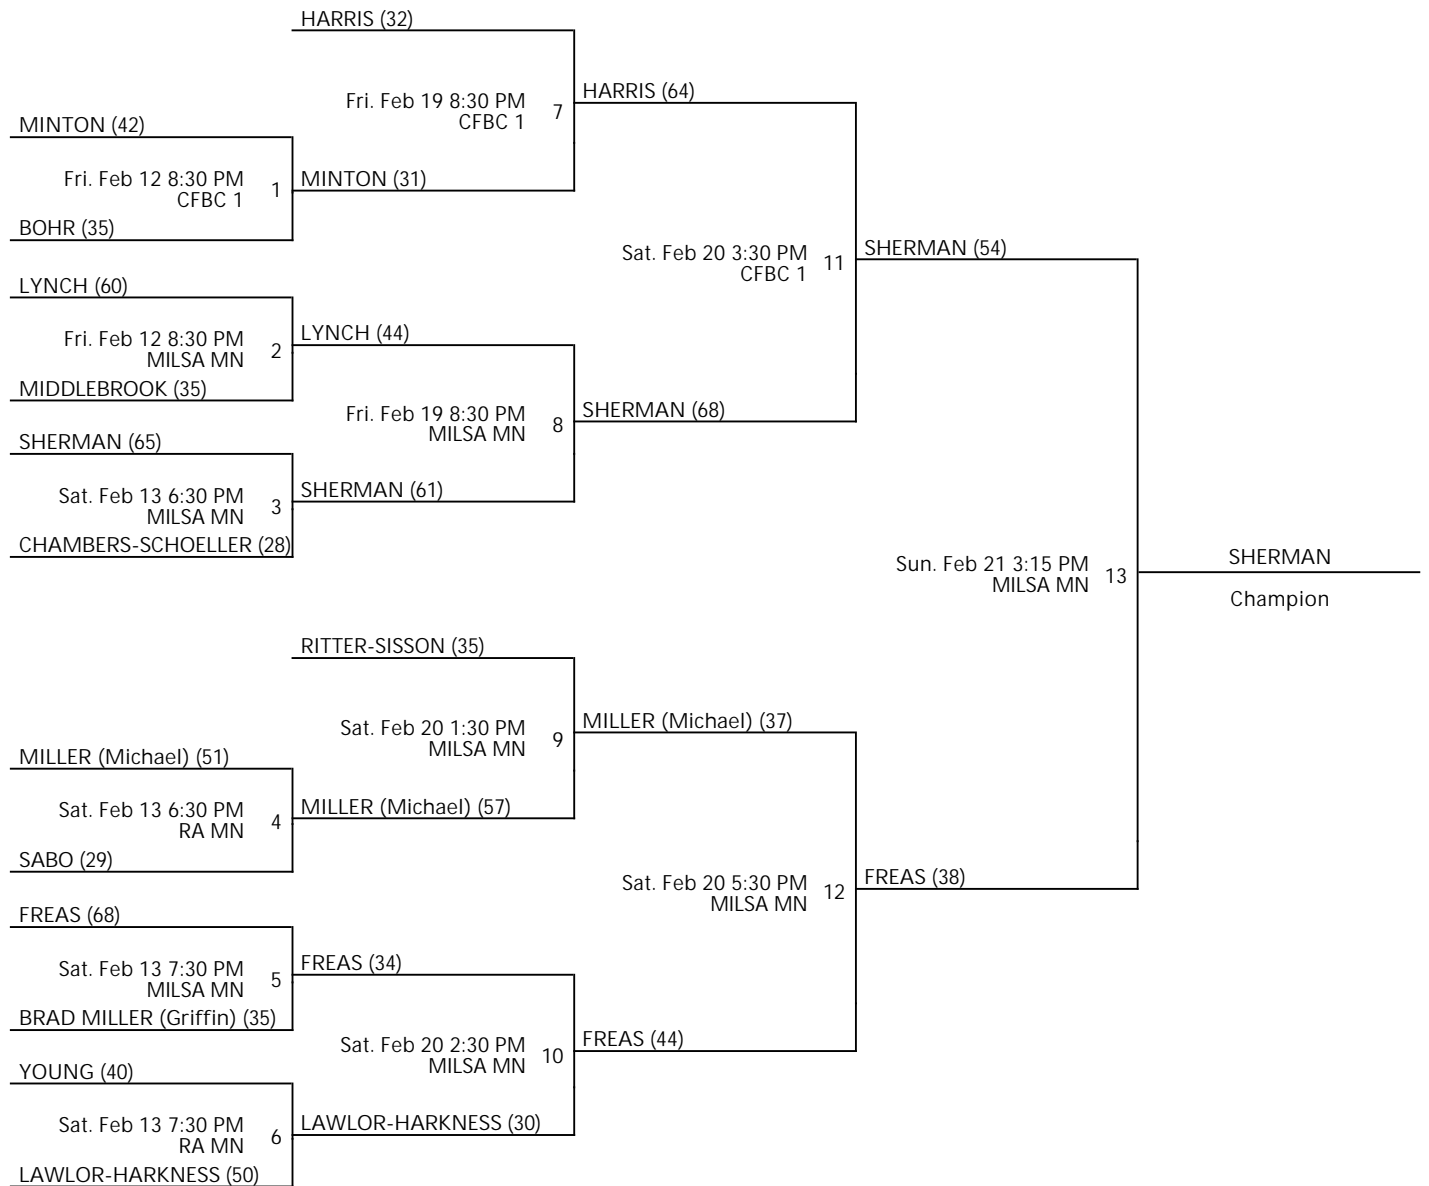

HALFTIME SPORTS-CITY OF MILTON WINTER REC LEAGUE SCHEDULE HIGH SCHOOL DIVISION CHAMPIONSHIP

Dec 5 - Feb 20, 2021

CFBC 1 - Crabapple 1st Baptist Church Location 1 MILSA MN - Mill Springs Academy Main RA MN - Redline Athletics Main