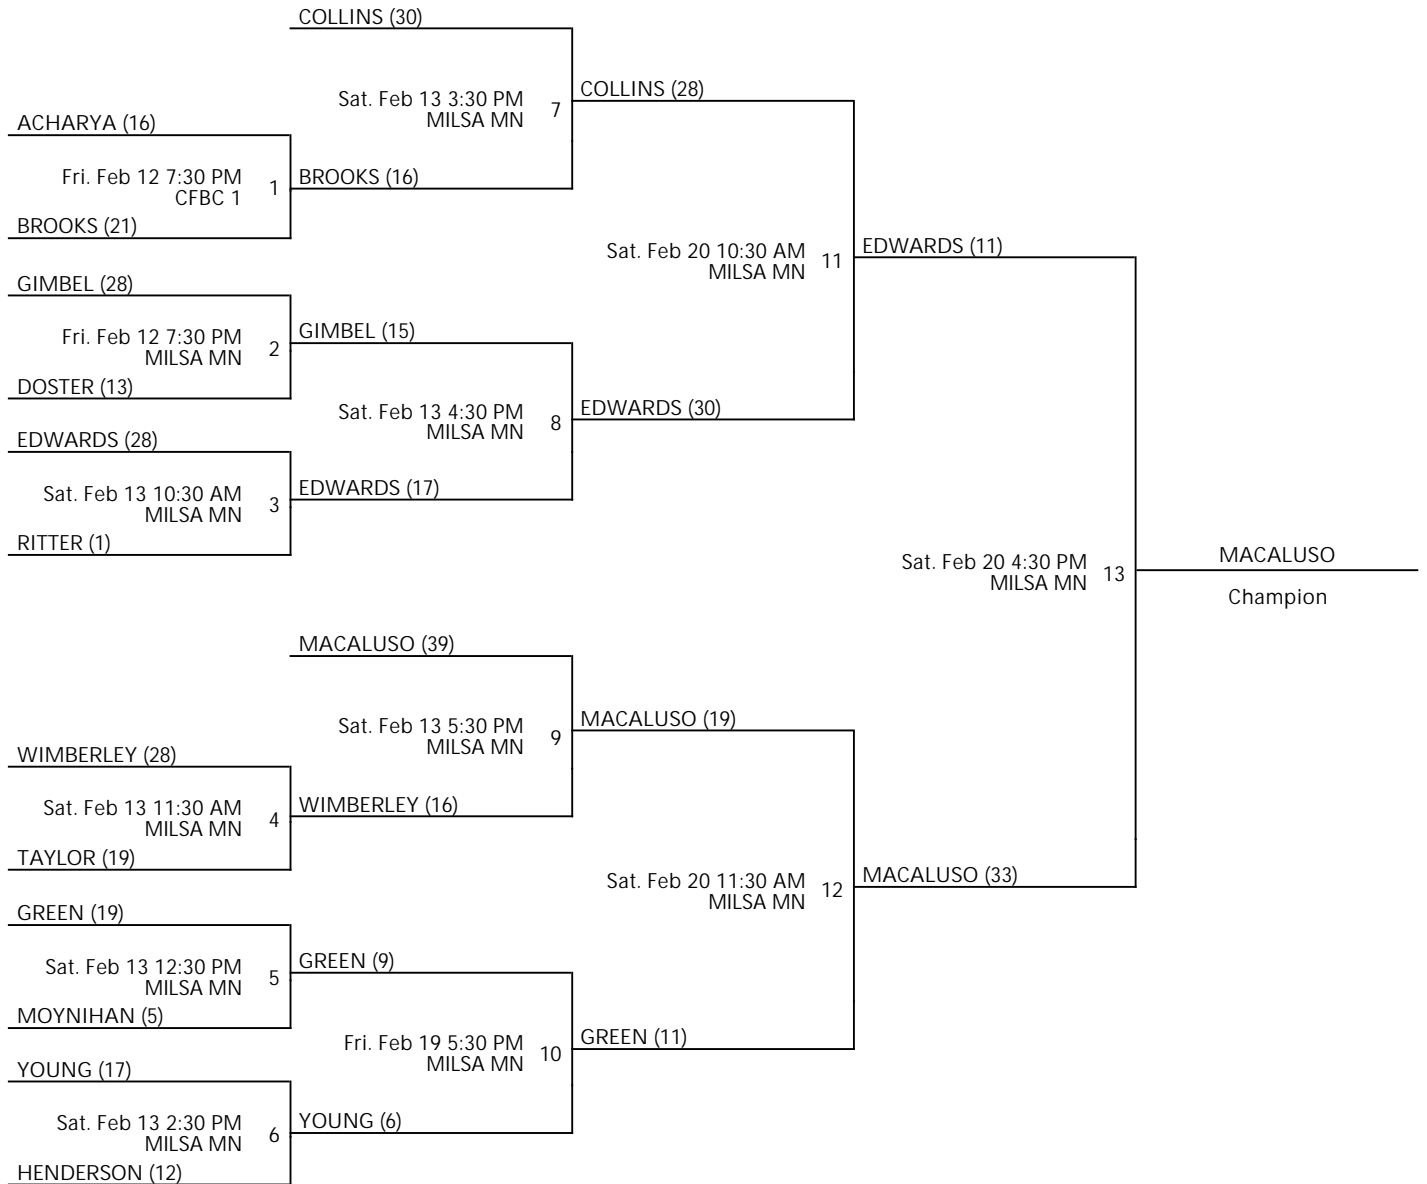

HALFTIME SPORTS-CITY OF MILTON WINTER REC LEAGUE SCHEDULE 4TH/5TH GRADE GIRLS DIVISION CHAMPIONSHIP

Dec 5 - Feb 20, 2021

MILSA MN - Mill Springs Academy Main

HALFTIME SPORTS-CITY OF MILTON WINTER REC LEAGUE SCHEDULE 4TH/5TH GRADES CHAMPIONSHIP

Dec 5 - Feb 20, 2021

CFBC 1 - Crabapple 1st Baptist Church Location 1 MILSA MN - Mill Springs Academy Main

HALFTIME SPORTS-CITY OF MILTON WINTER REC LEAGUE 5 6TH/7TH GRADES CHAMPIONSHIP

Dec 5 - Feb 20, 2021